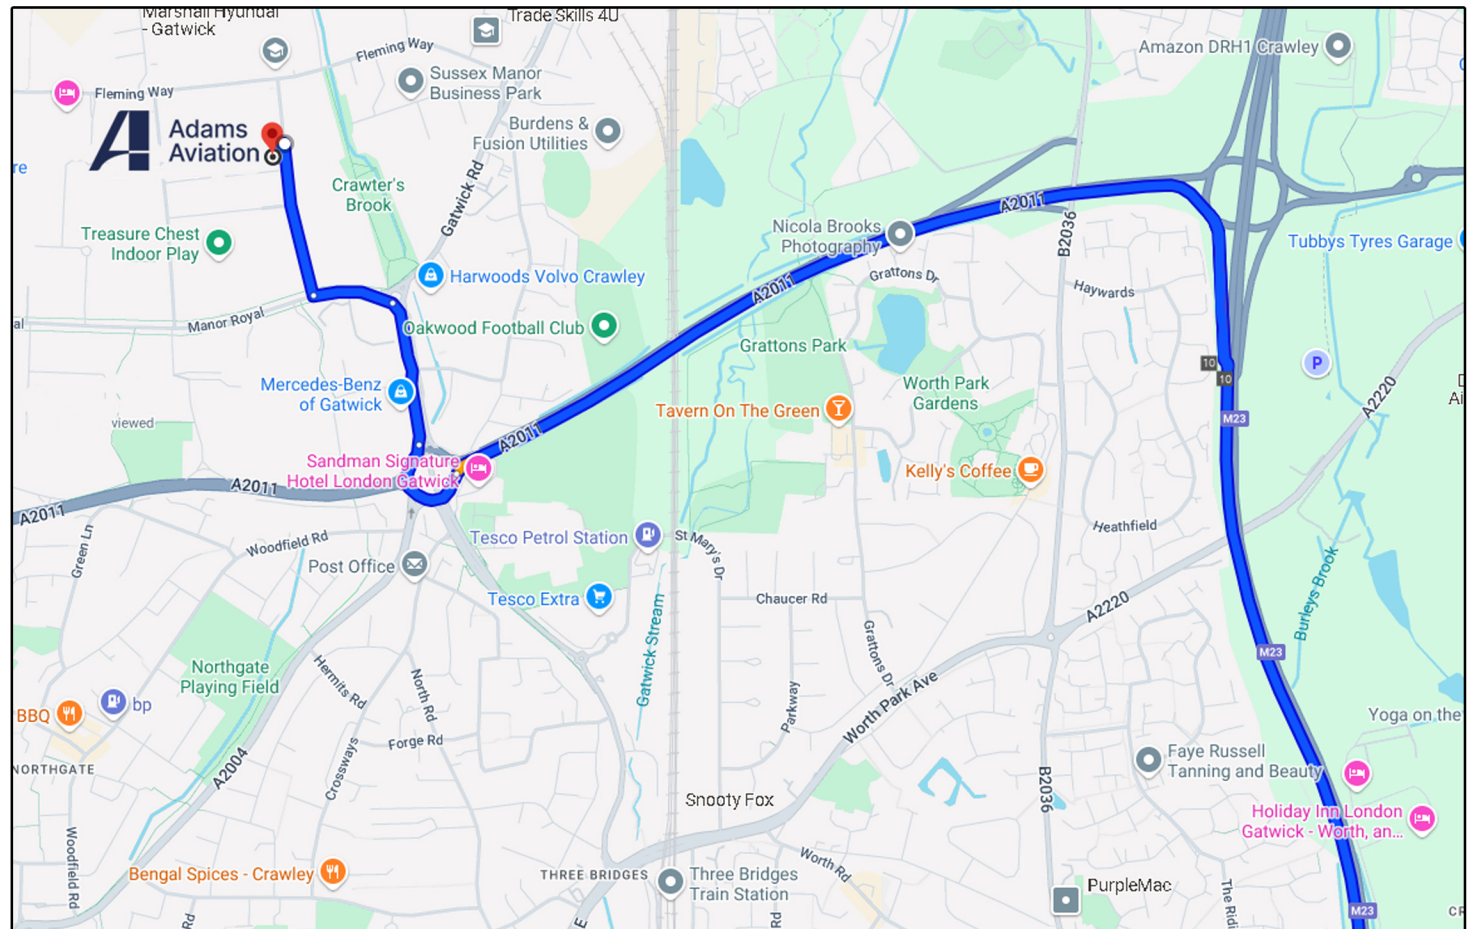

Directions to Adams Aviation Repair Centre

Aeropia House, 2 Kelvin Lane, Newton Rd, Crawley, RH10 9TY

ROAD

From A23 north bound, continue onto M23 for 4.8 miles.

At Junction 10, take the A264 exit to Crawley / E. Grinstead for 0.2 miles.

At Crawley Interchange, take the 1st exit onto Crawley Avenue/A2011 for 1.2 miles.

At Hazelwick Roundabout, take the 4th exit onto Gatwick Road for 0.2 miles.

Keep right to stay on Gatwick Road.

At the roundabout, take the 1st exit onto Manor Royal for 0.1 miles.

Turn right onto Newton Road for 0.2 miles.
Arrive at Adams Aviation.

✉ aviation@adamsaviation.com

🌐 www.adamsaviation.com

📍 Aeropia House, 2 Kelvin Lane
Newton Road, Crawley, RH10 9TY. UK.